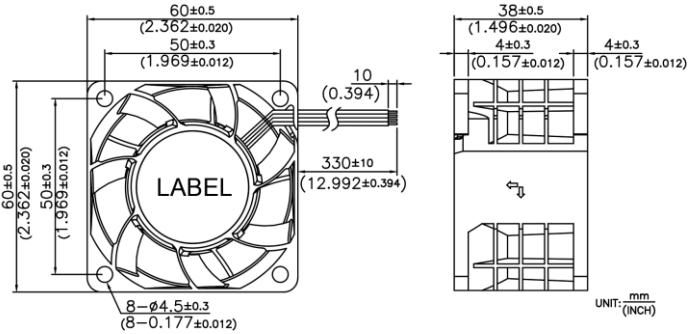

iWater Fan 60*60*38 MM IP68 Rating Dustproof & Waterproof Fan Series

DIMENSION DRAWING

Housing : Plastic (UL 94V-0)
 Impeller : Plastic (UL 94V-0)
 Bearing : Ball bearing
 Lead Wires : UL10368 AWG22 OR Equivalent
 Mass : 130g

產品別	Model No.		Bearing Type	Rated Voltage	Operating Voltage Range	Speed	Input Current	Input Power	Maximum Air Flow		Maximum Air Pressure		Noise
				VDC	VDC	R.P.M	Amp	Watt	CFM	m ³ /min	inH2O	mmH2O	
6038 12V IP68系列	A360381H	BO4120	Ball	12	7~13.8	22700	3.16	37.9	73.5	2.08	7.0	177.2	70.6
	A360381H	BO4130	Ball	12	7~13.8	21700	2.73	32.7	70.1	1.98	6.3	161.3	68.8
	A360381H	BO4140	Ball	12	7~13.8	20600	2.64	31.7	66.2	1.87	5.9	149.4	67.7
	A160381M	BO4150	Ball	12	7~13.8	18000	1.61	19.3	60.0	1.70	3.9	98.6	65.1
	A160381M	BO4160	Ball	12	7~13.8	16000	1.26	15.1	53.4	1.51	2.9	73.6	62.4
	A160381M	BO4170	Ball	12	7~13.8	14000	0.78	9.4	46.2	1.31	2.6	65.8	59.1
6038 24V IP68系列	A160382H	BO4120	Ball	24	14~27.6	22700	1.58	37.9	73.5	2.08	7.0	177.2	70.6
	A160382H	BO4030	Ball	24	14~27.6	21700	1.36	32.7	70.1	1.98	6.3	161.3	68.8
	A160382H	BO4140	Ball	24	14~27.6	20600	1.32	31.7	66.2	1.87	5.9	149.4	67.7
	A160382H	BO4150	Ball	24	14~27.6	18000	0.81	19.3	60.0	1.70	3.9	98.6	65.1
	A160382H	BO4160	Ball	24	14~27.6	16000	0.63	15.1	53.4	1.51	2.9	73.6	62.4
	A160382H	BO4170	Ball	24	14~27.6	14000	0.39	9.4	46.2	1.31	2.6	65.8	59.1