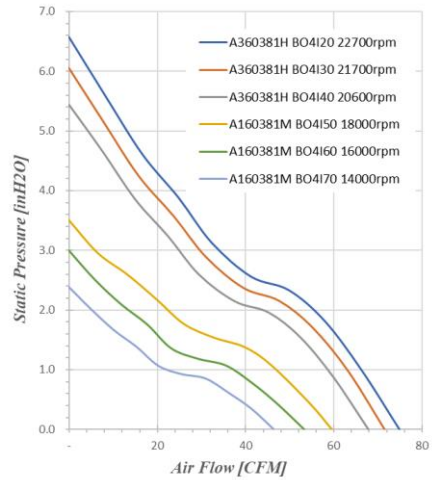

iWater Fan 60*60*38 MM IP68 Rating Dustproof & Waterproof Fan Series

DIMENSION DRAWING

Housing : Plastic (UL 94V-0)
 Impeller : Plastic (UL 94V-0)
 Bearing : Ball bearing
 Lead Wires : UL10368 AWG22 OR Equivalent
 Mass : 130g

產品別	Model No.		Bearing Type	Rated Voltage	Operating Voltage Range	Speed	Input Current	Input Power	Maximum Air Flow		Maximum Air Pressure		Noise
				VDC	VDC	R.P.M	Amp	Watt	CFM	m ³ /min	inH2O	mmH2O	
6038 12V IP68系列	A360381H	BO4120	Ball	12	7~13.8	22700	3.16	37.9	73.5	2.08	7.0	177.2	70.6
	A360381H	BO4130	Ball	12	7~13.8	21700	2.73	32.7	70.1	1.98	6.3	161.3	68.8
	A360381H	BO4140	Ball	12	7~13.8	20600	2.64	31.7	66.2	1.87	5.9	149.4	67.7
	A160381M	BO4150	Ball	12	7~13.8	18000	1.61	19.3	60.0	1.70	3.9	98.6	65.1
	A160381M	BO4160	Ball	12	7~13.8	16000	1.26	15.1	53.4	1.51	2.9	73.6	62.4
	A160381M	BO4170	Ball	12	7~13.8	14000	0.78	9.4	46.2	1.31	2.6	65.8	59.1
6038 24V IP68系列	A160382H	BO4120	Ball	24	14~27.6	22700	1.58	37.9	73.5	2.08	7.0	177.2	70.6
	A160382H	BO4030	Ball	24	14~27.6	21700	1.36	32.7	70.1	1.98	6.3	161.3	68.8
	A160382H	BO4140	Ball	24	14~27.6	20600	1.32	31.7	66.2	1.87	5.9	149.4	67.7
	A160382H	BO4150	Ball	24	14~27.6	18000	0.81	19.3	60.0	1.70	3.9	98.6	65.1
	A160382H	BO4160	Ball	24	14~27.6	16000	0.63	15.1	53.4	1.51	2.9	73.6	62.4
	A160382H	BO4170	Ball	24	14~27.6	14000	0.39	9.4	46.2	1.31	2.6	65.8	59.1